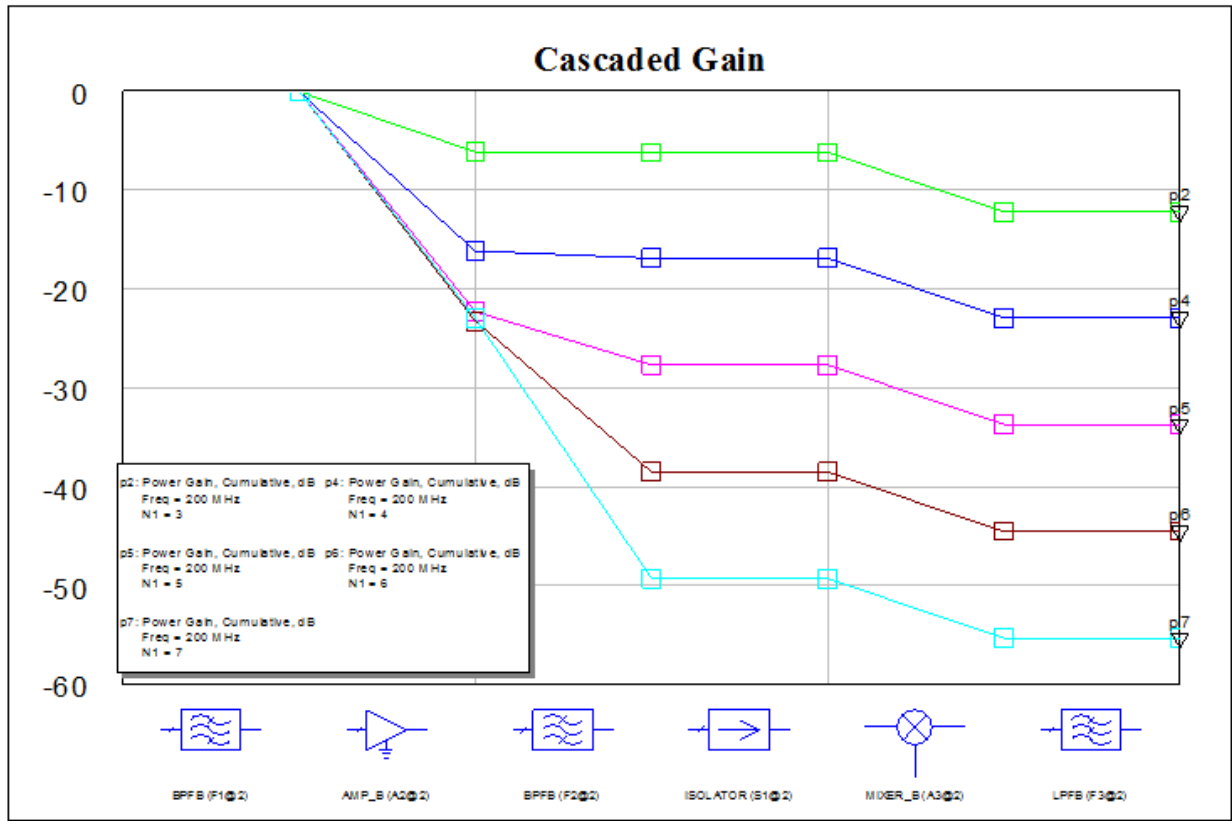

Graph - RFI

Graph - Cascaded NF

Graph - Cascaded Gain

Gain at center frequency Gain at image frequency

Graph - Spectral Measurements

Graph - IQ_Constellation